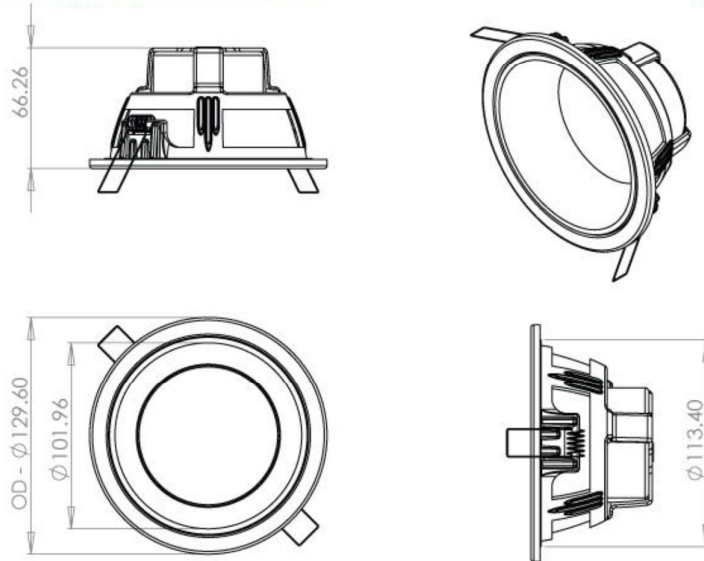

AdvanLED Downlight Series

Figure 1.0
4 inch Downlight Mechanical Dimension

Figure 2.0
6 inch Downlight Mechanical Dimension