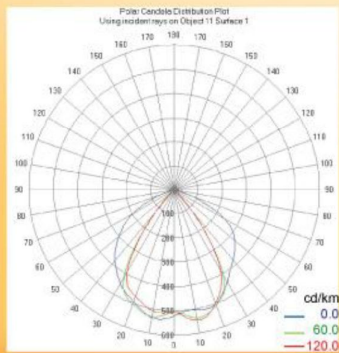

AdvanLED Street Light Series

LED Street Light Mechanical Dimension

Candela Plot

Street Light Illuminance